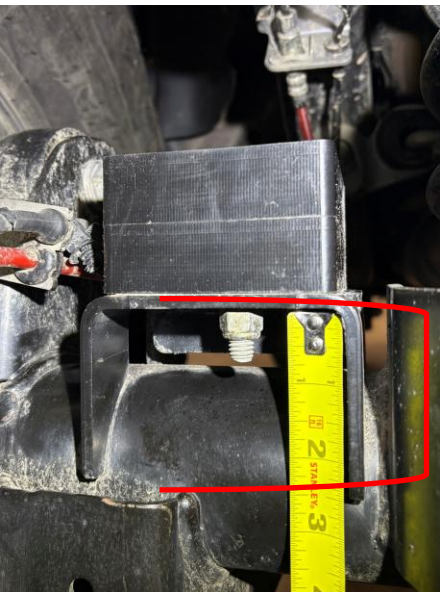

ATTENTION XR OWNERS

Jeep XR and 392 models feature taller/longer front and rear bump stops from factory.

REAR

FRONT

Tall Bump Stop Pad
on XR/392 JL's

Short Bump Stop Pad
on "Standard" JL's

Tall Bump Stop Tower
on XR/392 JL's

Short Bump Stop Tower
on "Standard" JL's

XR/392 models need to swap to shorter FRONT AND REAR bump stop extensions.

Short Rear Extension : COR-1409201

Short Front Extension: COR-1409101

REV: A | DATE: 03/26/2026 | AUTH: LF02